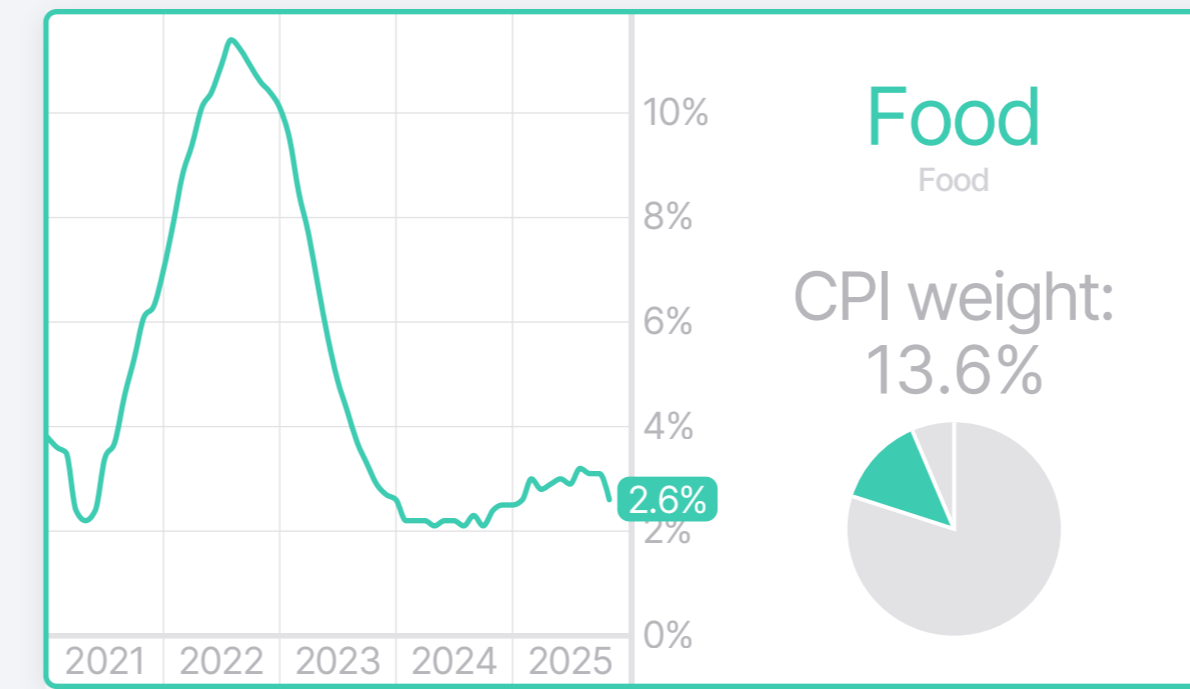

CPI: 2.7%

US Inflation Dashboard – YoY%

November 2025

Weight: 100%

Inflation drivers and notable items