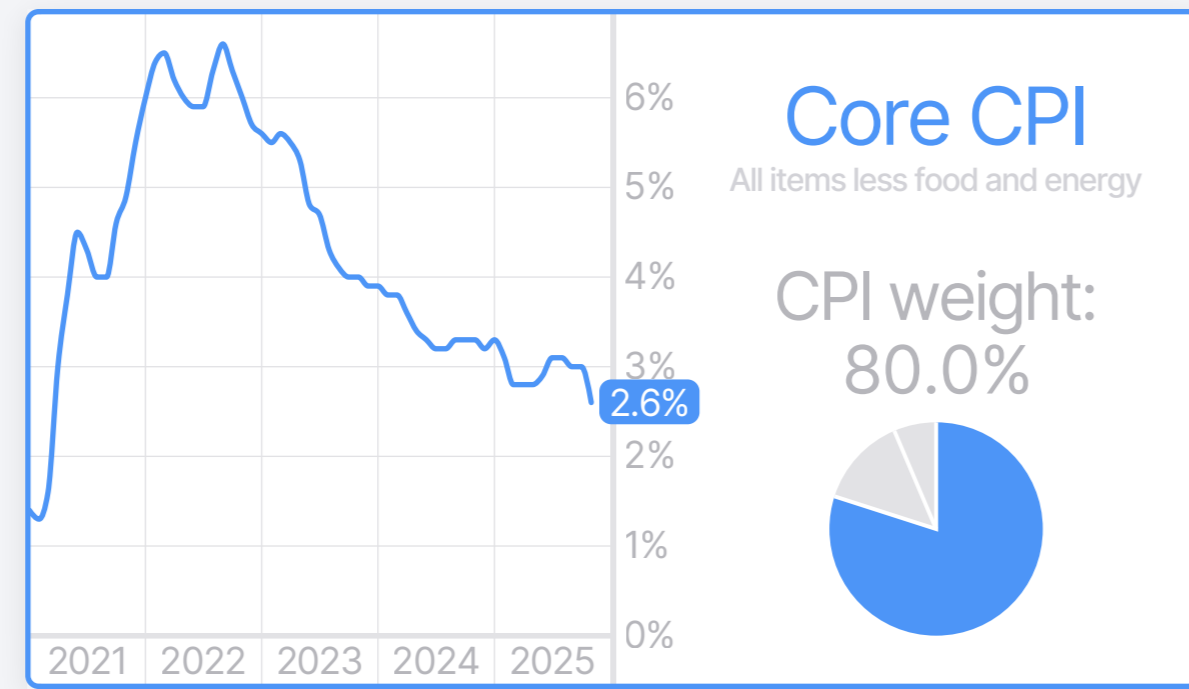

CPI: 2.7%

US Inflation Dashboard – YoY%

November 2025

Weight: 100%

Inflation drivers and notable items