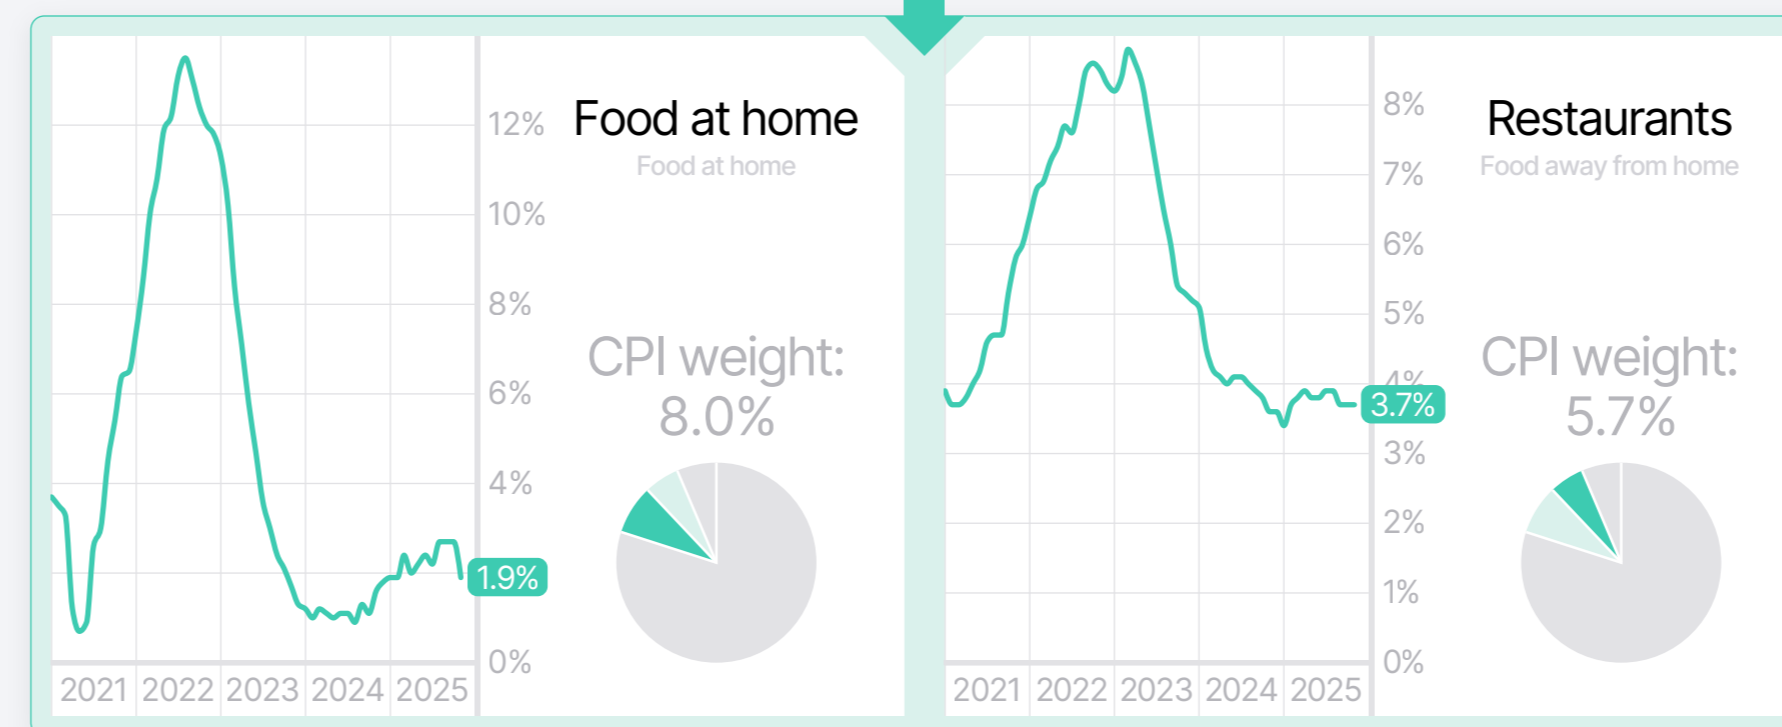

CPI: 2.7%

US Inflation Dashboard – YoY%

November 2025

Weight: 100%

Inflation drivers and notable items