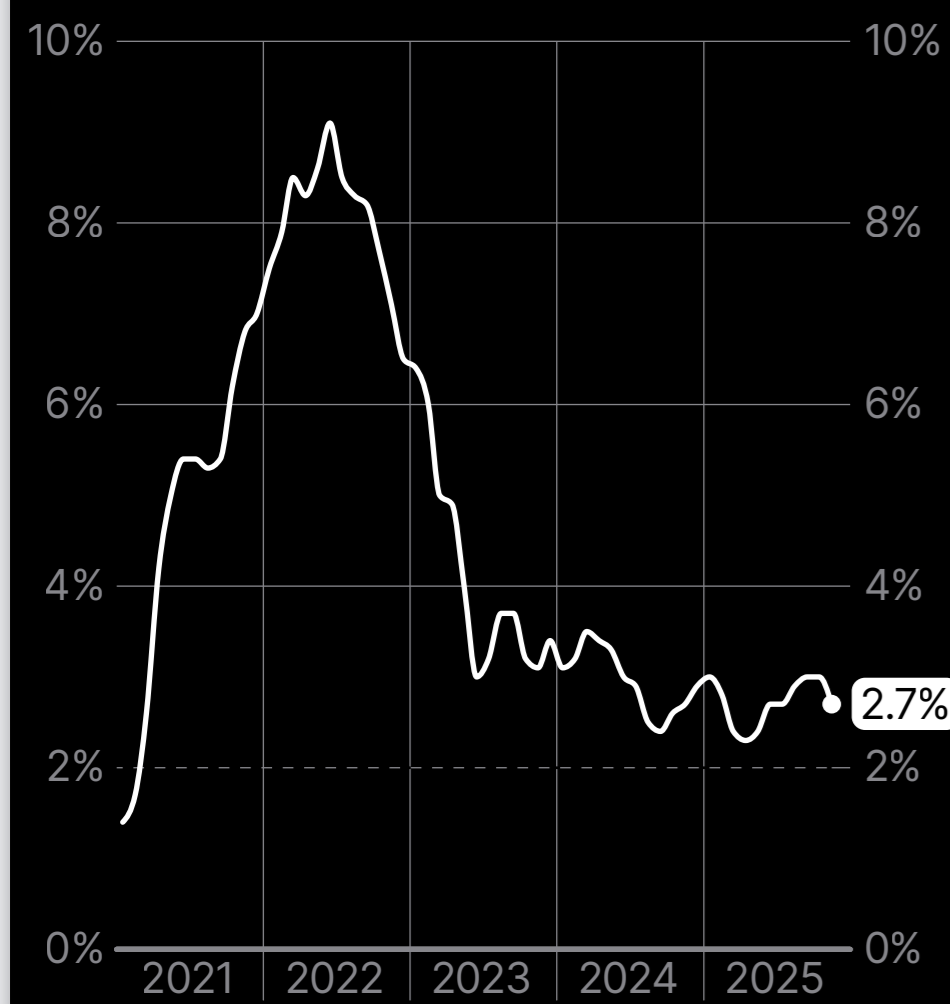

CPI: 2.7%

US Inflation Dashboard – YoY%

November 2025

Weight: 100%

Inflation drivers and notable items