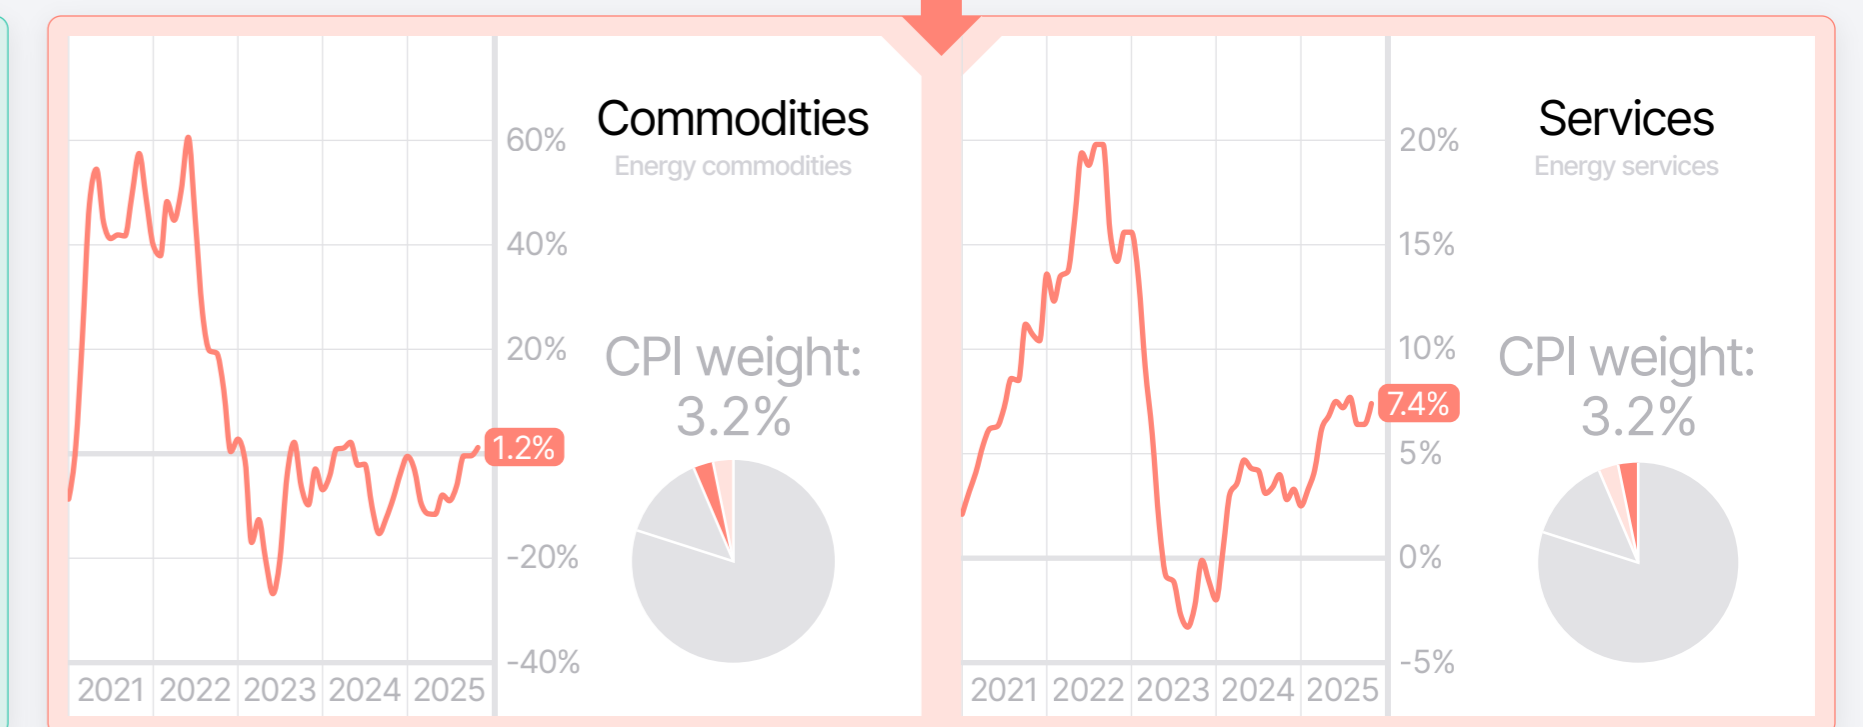

CPI: 2.7%

US Inflation Dashboard – YoY%

November 2025

Weight: 100%

Inflation drivers and notable items