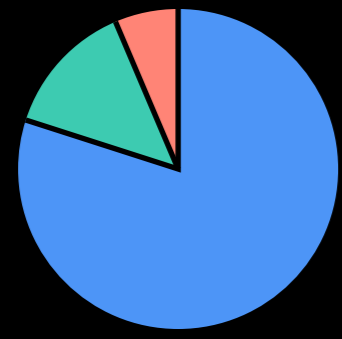

CPI: 2.7%

US Inflation Dashboard – YoY%

November 2025

Weight: 100%

Inflation drivers and notable items