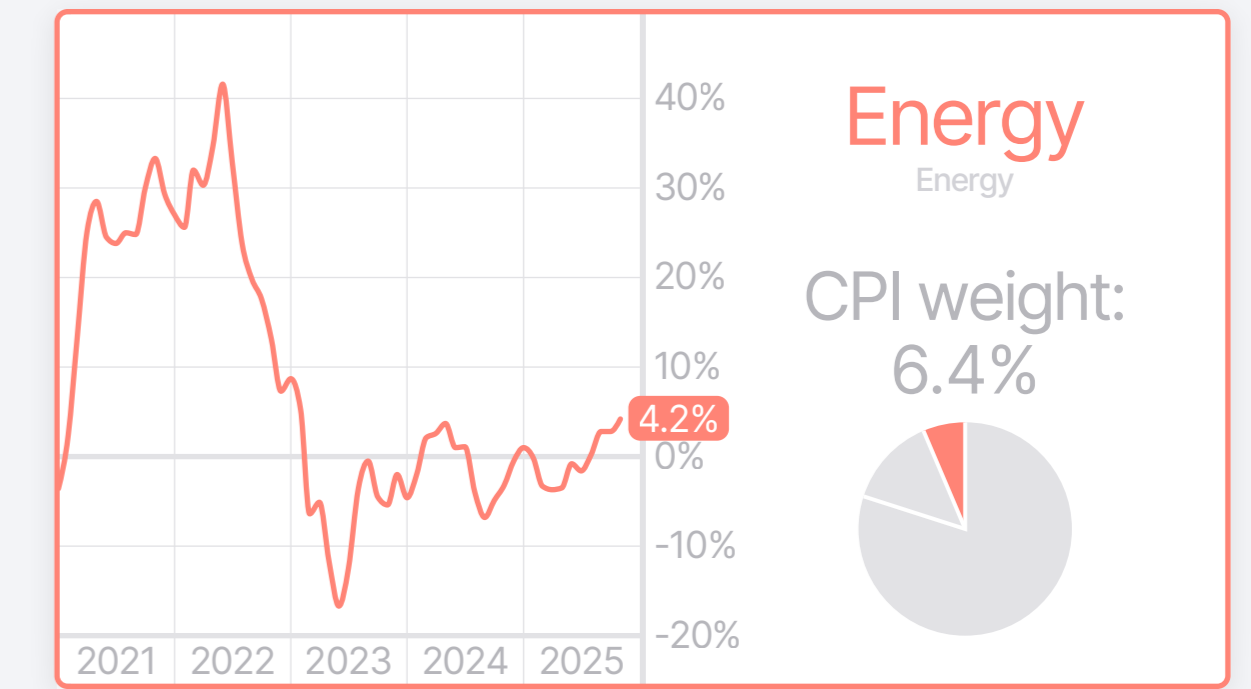

CPI: 2.7%

US Inflation Dashboard – YoY%

November 2025

Weight: 100%

Inflation drivers and notable items